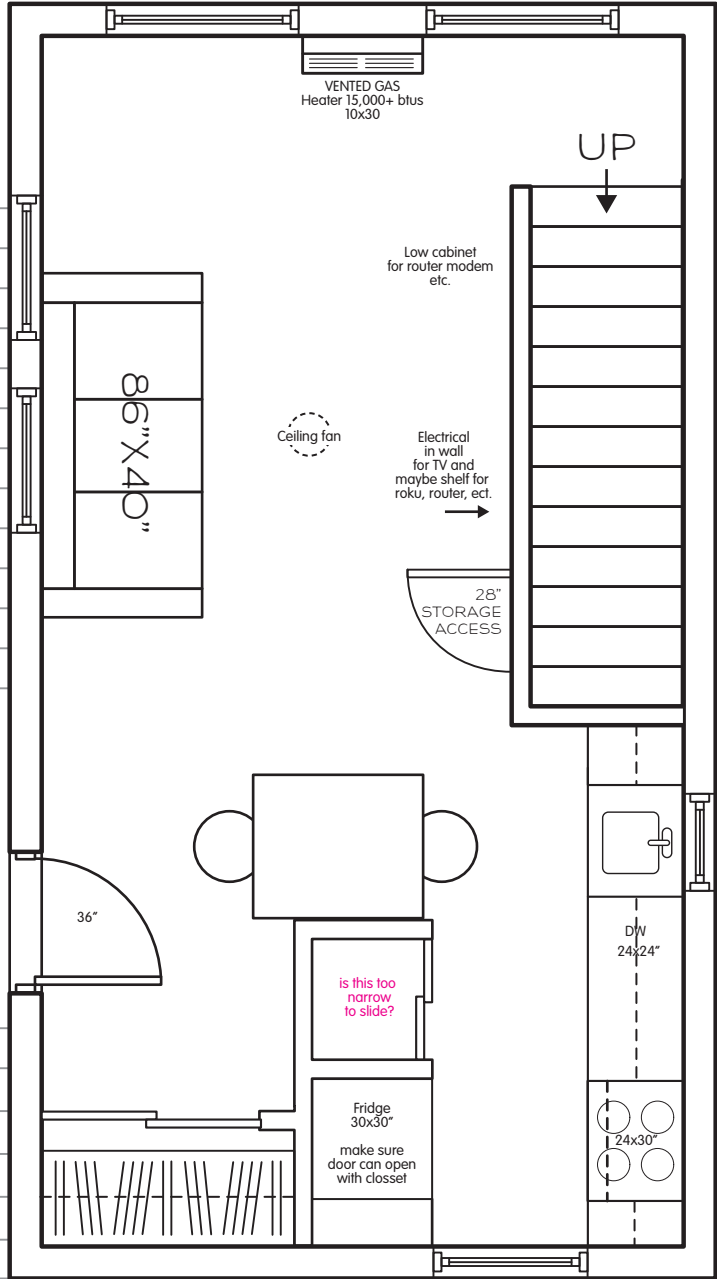

14' - 7"

26' - 8"

OVERHEAD MICROWAVE FAN COMBO  
Use a slide-in that has a lip?